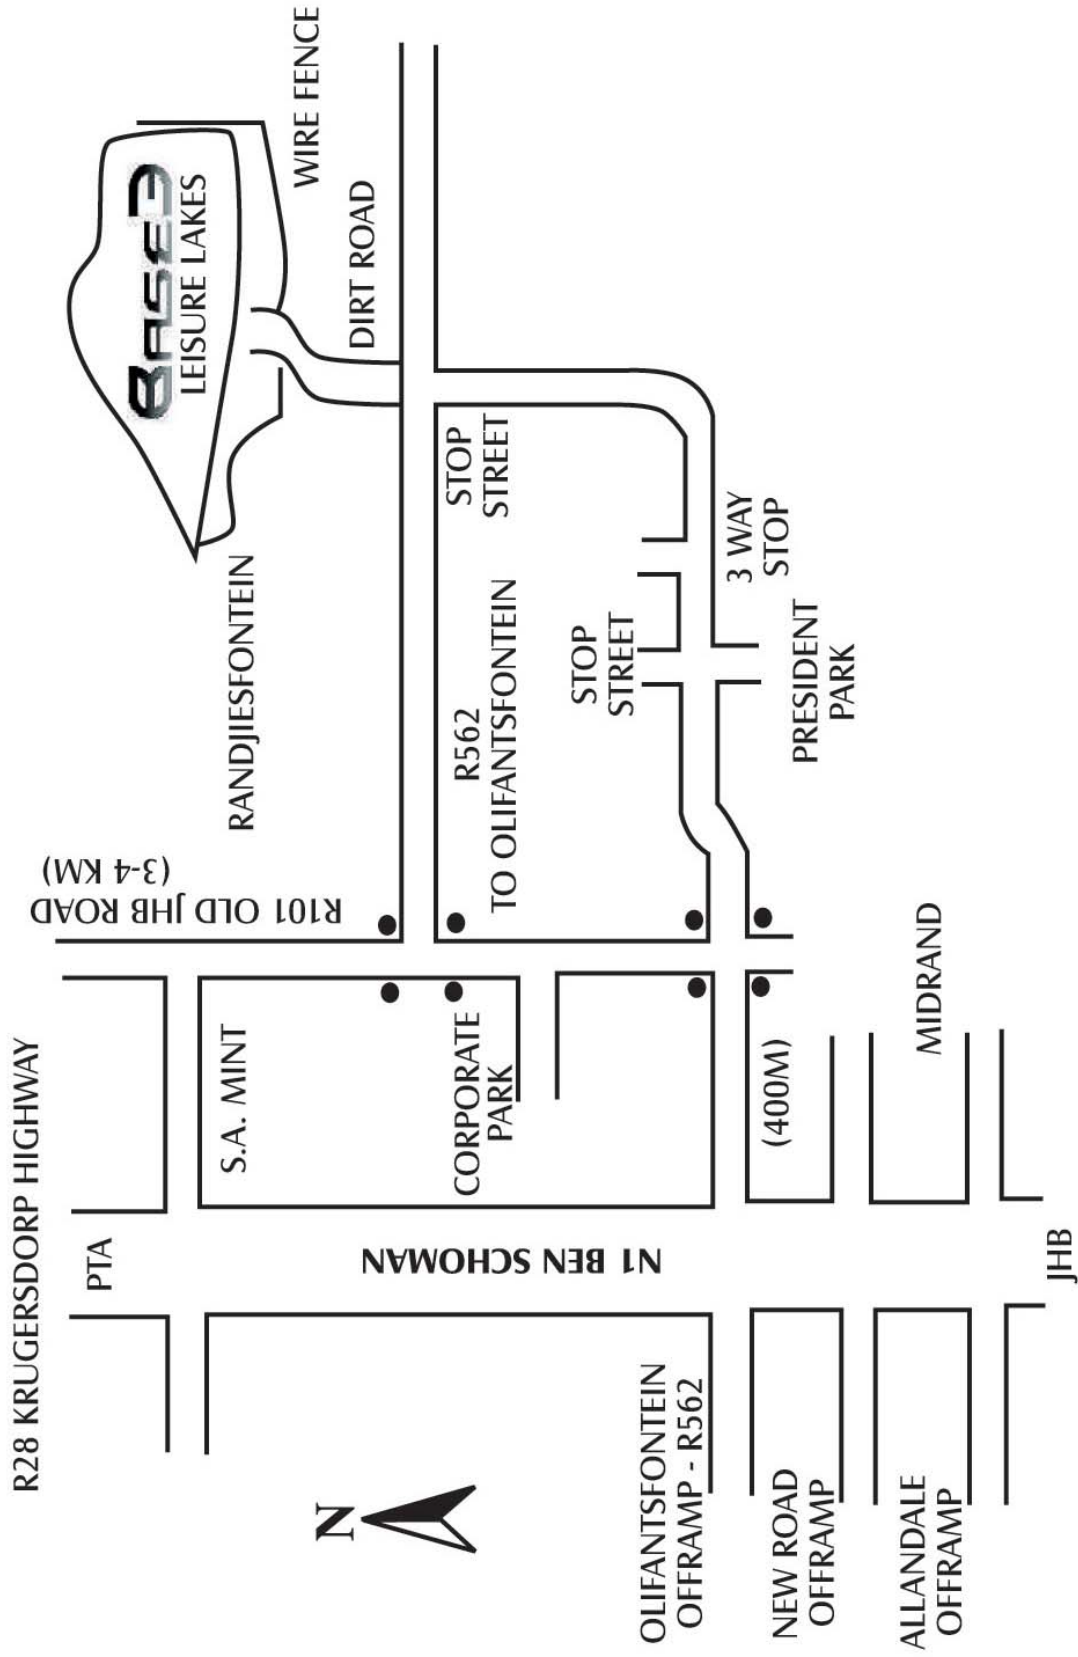

HOW TO GET TO THE VENUE

For any **venue**
enquiries - (011)314 3589

For updated Information
www.sportsvendo.co.za and www.aquelle.co.za